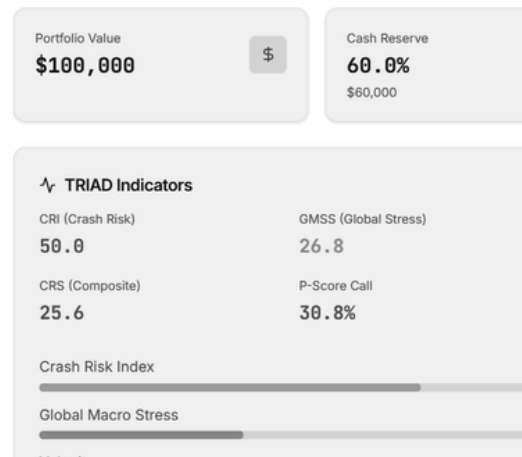

TME-LC Dashboard

TRIAD-Pro Maximum Efficiency with Liquid Cash

THE ULTIMATE COLLECTOR APP

SNAP. TRACK. VALUE.

Digitize your comic book collection instantly. Just snap a photo of the cover and let our AI identify the issue and estimate its value!